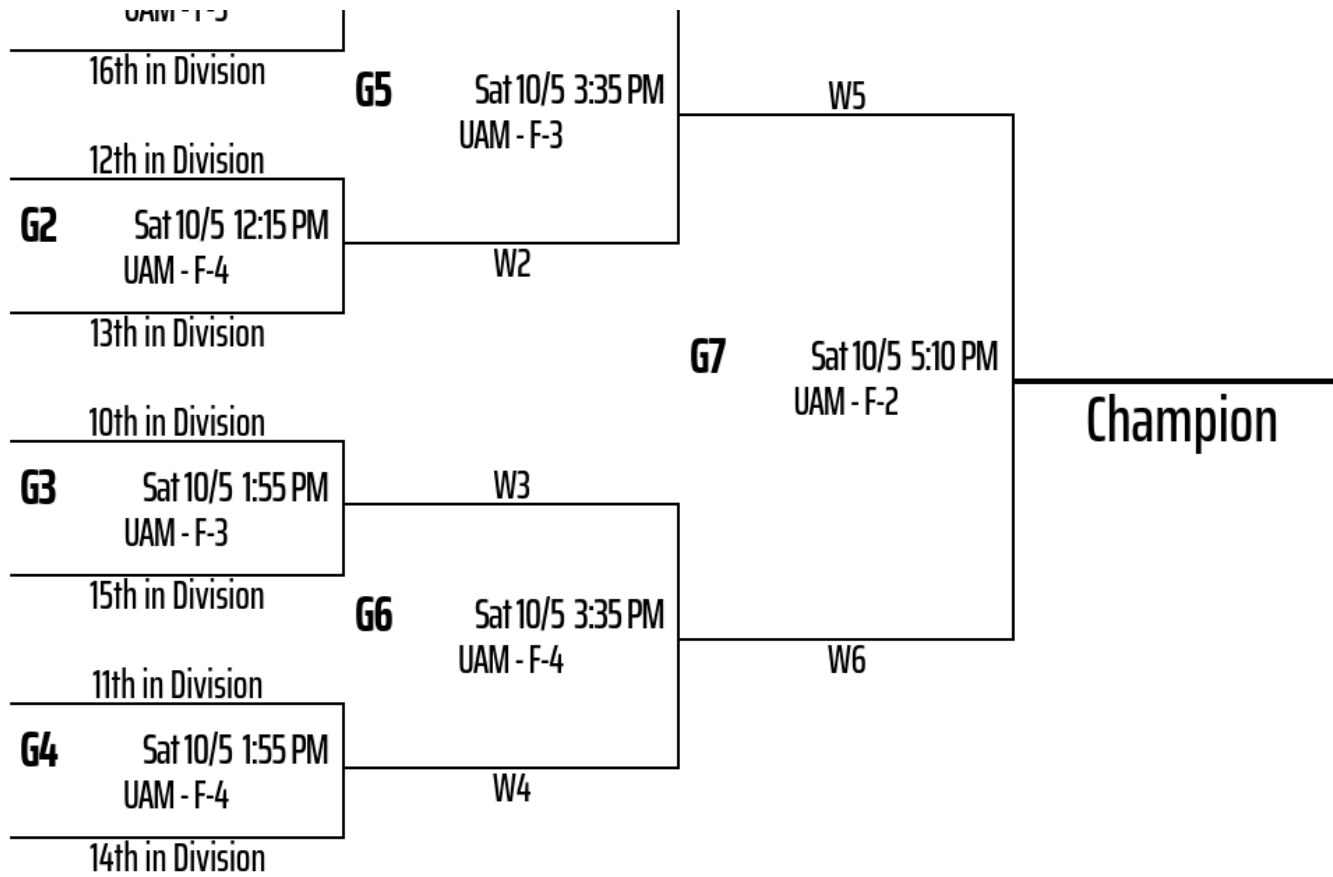

# Gold Medal Bracket 8 Team Single Elimination

# Silver Medal Bracket 8 Team Single Elimination

Venues	
<b>UAM</b>	Winding Hills (UA-MECH)
<b>F-1</b>	Field 1
<b>F-2</b>	Field 2
<b>F-3</b>	Field 3
<b>F-4</b>	Field 4