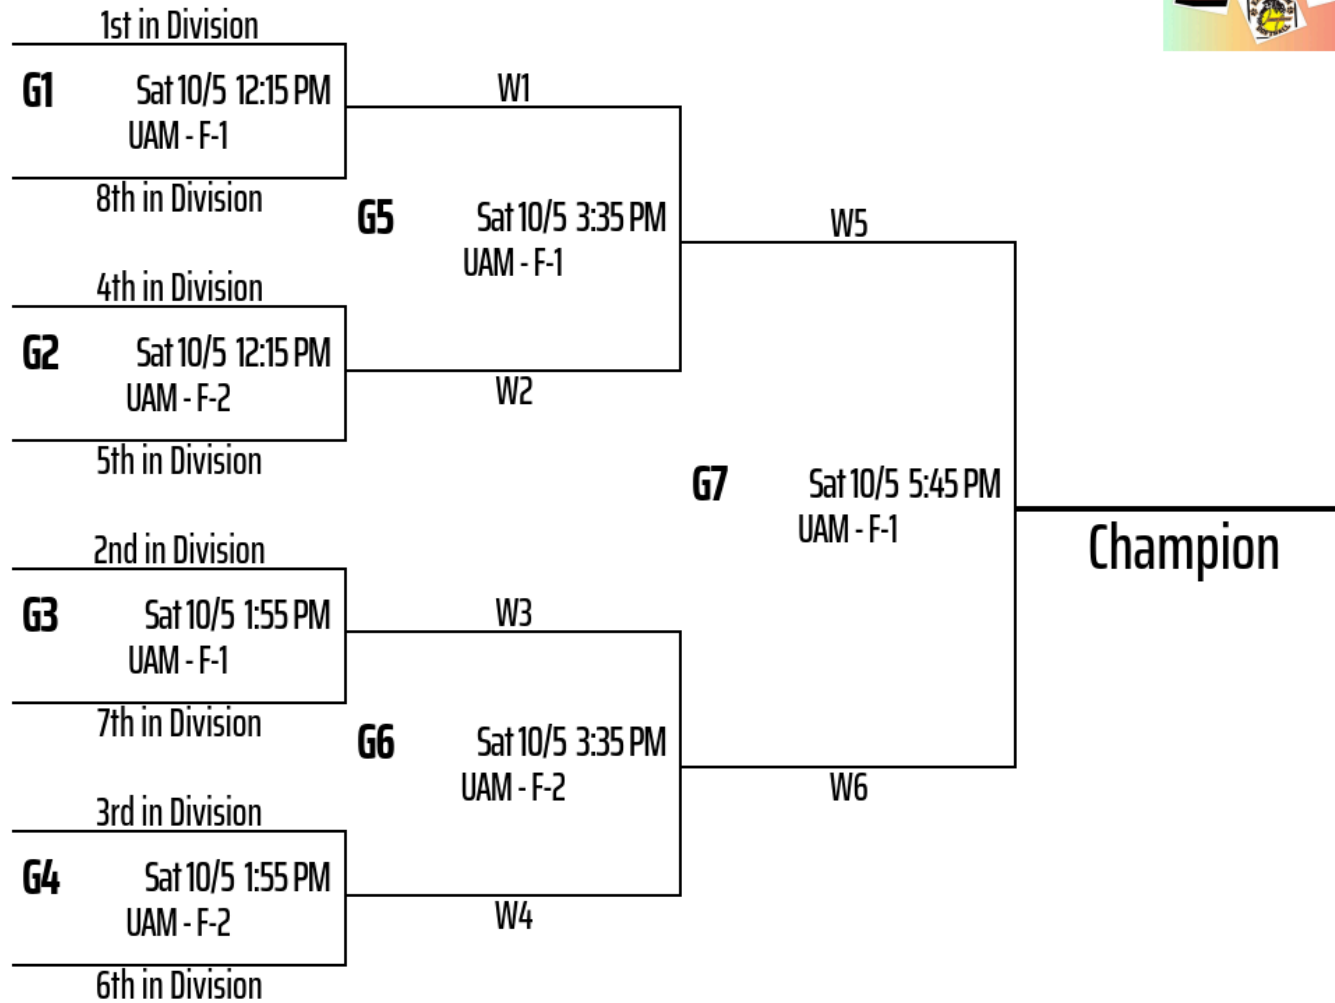

# Gold Medal Bracket 8 Team Single Elimination

# Silver Medal Bracket 8 Team Single Elimination

Venues	
<b>UAM</b>	Winding Hills (UA-MECH)
<b>F-1</b>	Field 1
<b>F-2</b>	Field 2
<b>F-3</b>	Field 3
<b>F-4</b>	Field 4